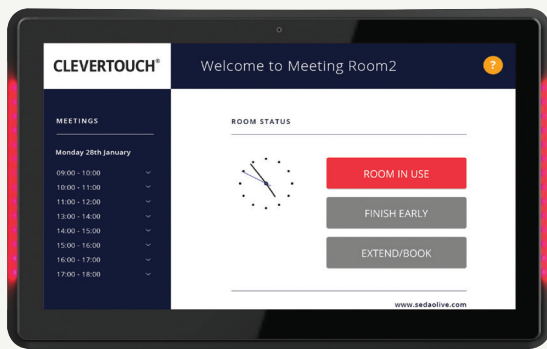

CLEVERTOUCH®

TECHNOLOGIES

Live Rooms, versatile room booking system

- Enterprise room booking system
- Flexible digital signage system
- Connects to Clevertouch Live for digital signage alert messaging
- Personalised branding for company or visitor logos
- Integrates with Microsoft Exchange or Outlook 365 Calendar for desktop to display booking management
- Reduces labour time putting up notices on meeting room doors
- Reduces time locating availability meeting room space
- Instantly schedules and reserves the room
- Displays availability with green light when available, red light when in use
- Customisable default timing to 'check in' to the room before reverting back to available
- Enable rooms to be returned to available from the source if meetings finish early
- Real time summary of bookings to display on LFD for at a glance availability
- Analytic reporting capability

Specifications

DISPLAY PANEL	
Panel	10.1"
Active Area (mm)	216.96(H)x135.6(V)
Aspect Ratio	16:10
Resolution	1280*800
Brightness	300 cd/m2
Contrast Ratio	800:1
Viewing Angle (CR>10)	85/85/85/85
TOUCH	
Touch type	Capacitive touch
Touch Points	10 Points
Touch Accuracy	±1.5mm
Response Time	16ms
SYSTEM	
Operation system	Android 6.0
CPU Octa-core cortex	A53 1.5GHz,RockChip,RK3368
GPU	PowerVR G6110 GPU
RAM	2GB
Storage	8GB